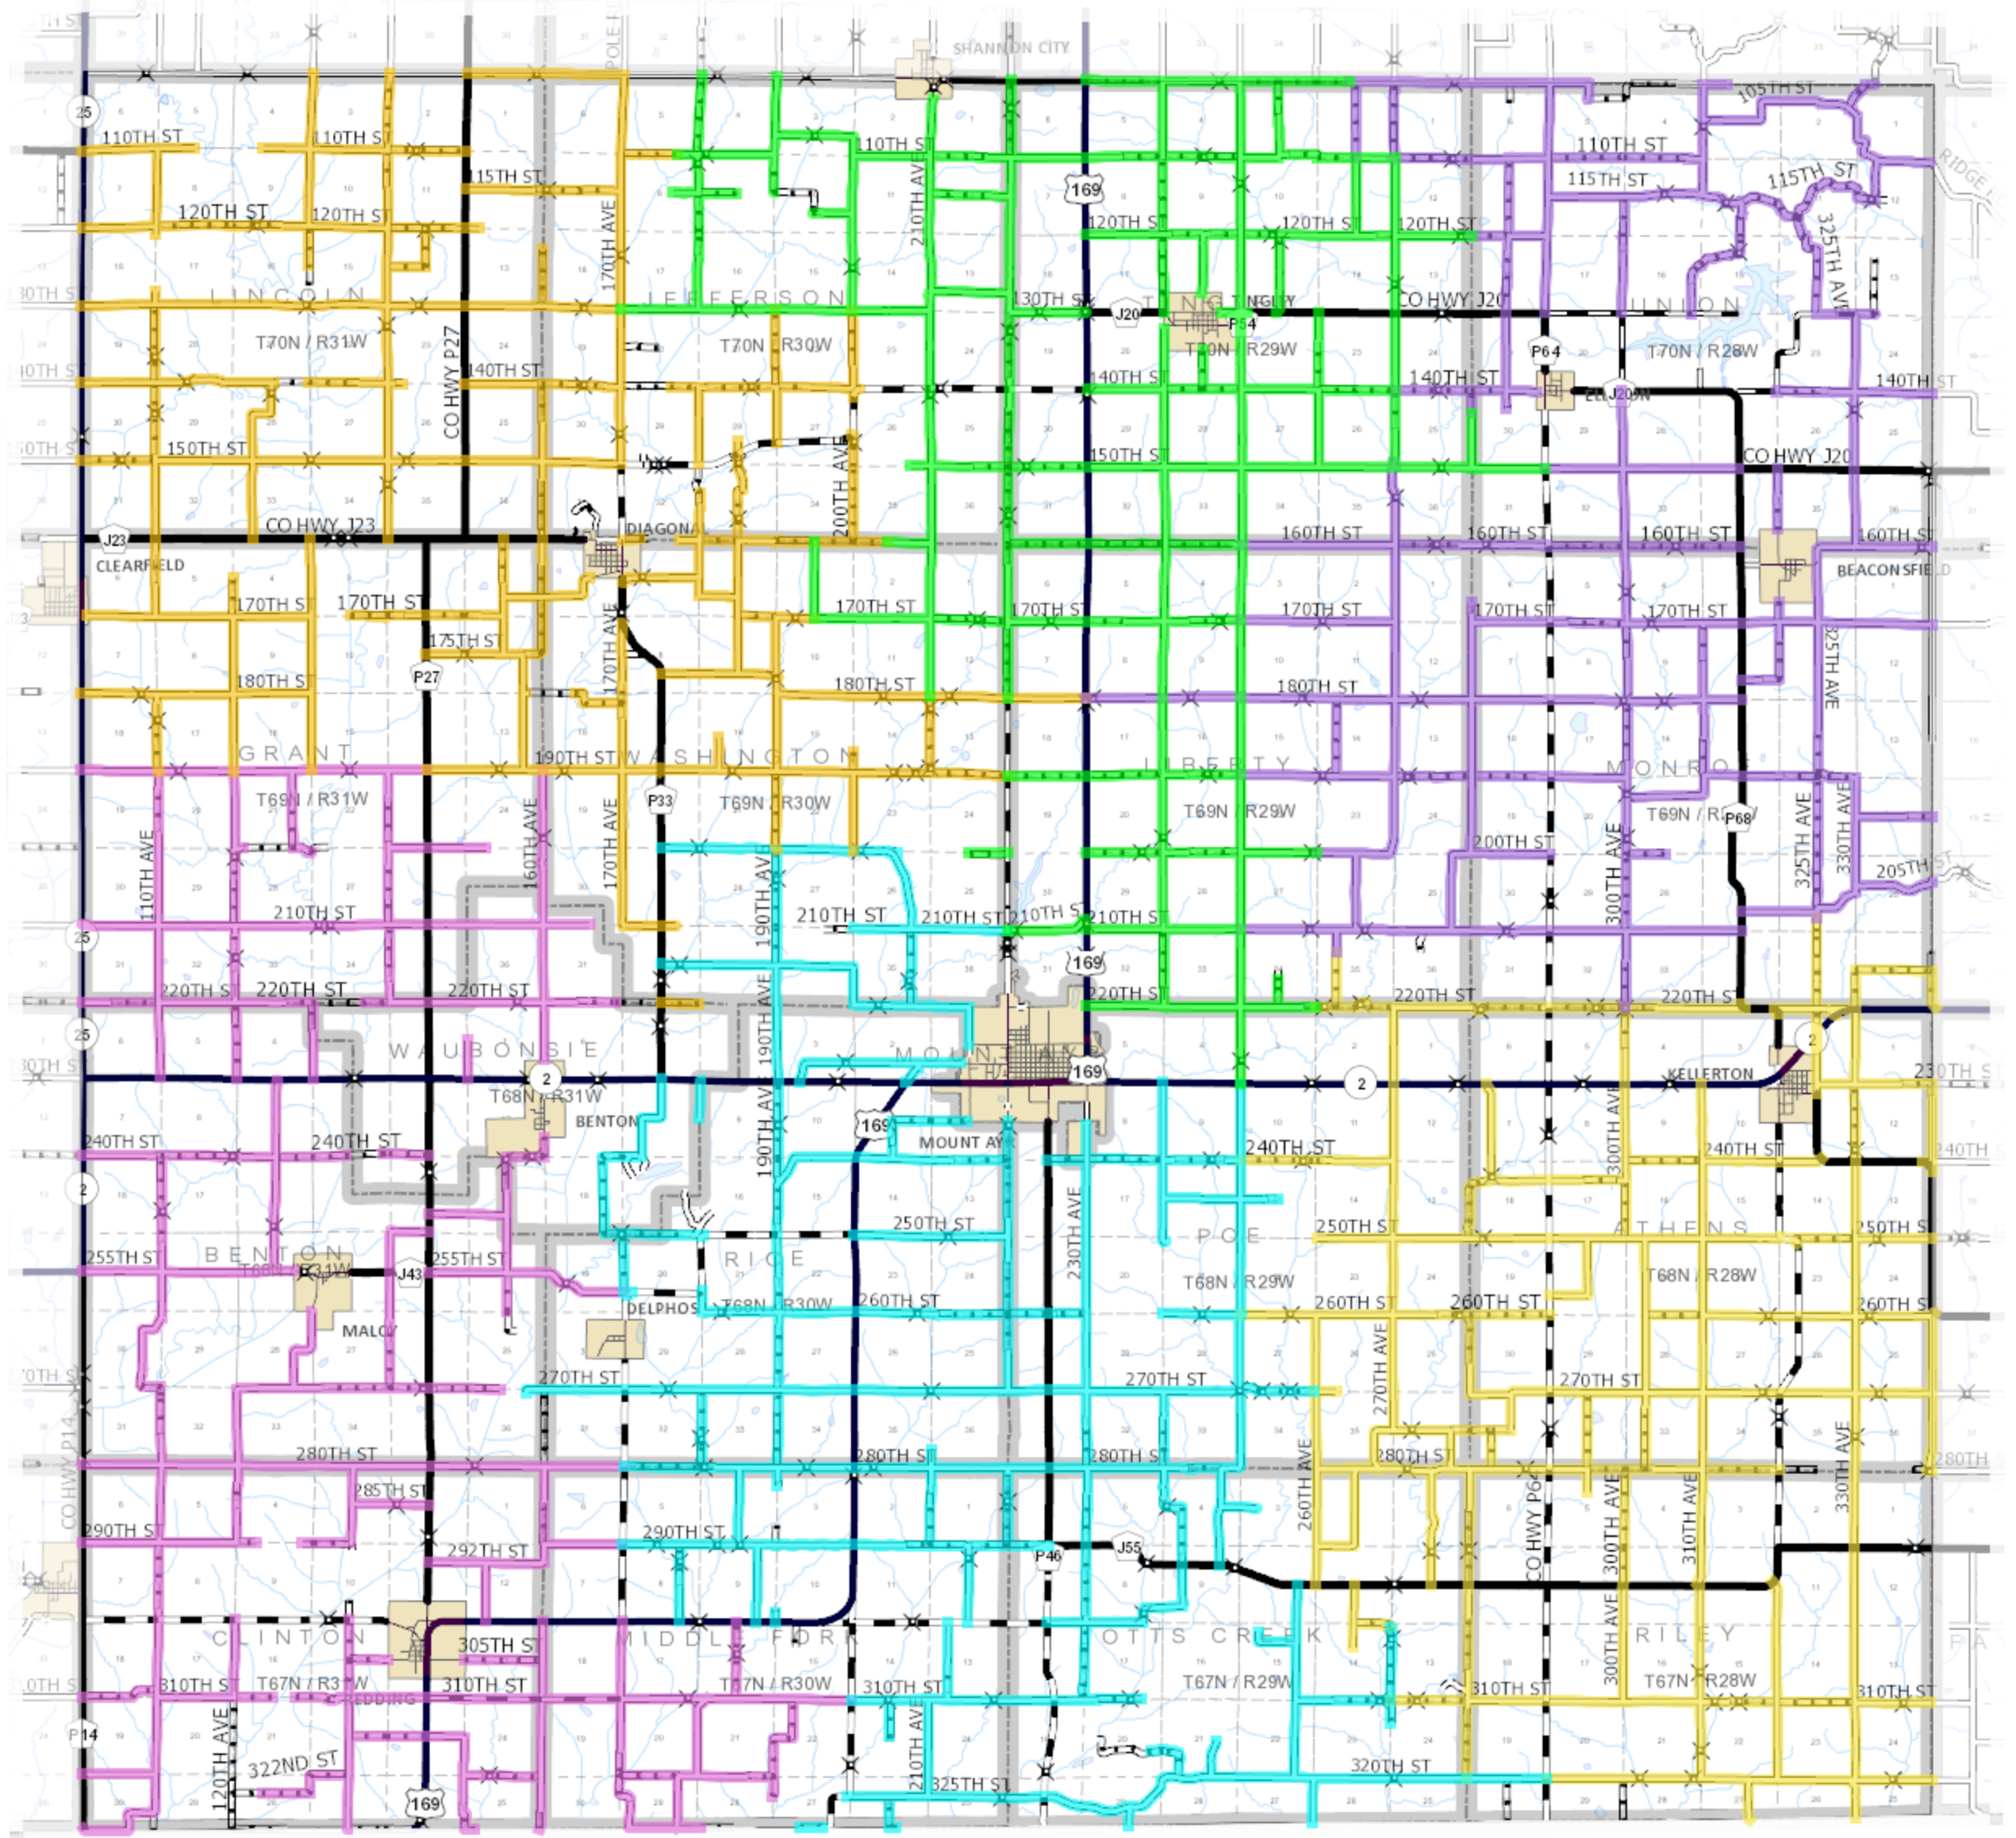

# 6 Territories

Ringgold - ICEA TerrMarker

**Feature Key**

Earth	Gravel	Seal Coat	County Pavement
State Pavement	Divided Hwy	Water	City
Township	Railroad	Bridge	County Hwy
State Hwy	US Hwy		

**Territories**

SW	SE	SC	NW	NE	NC
----	----	----	----	----	----